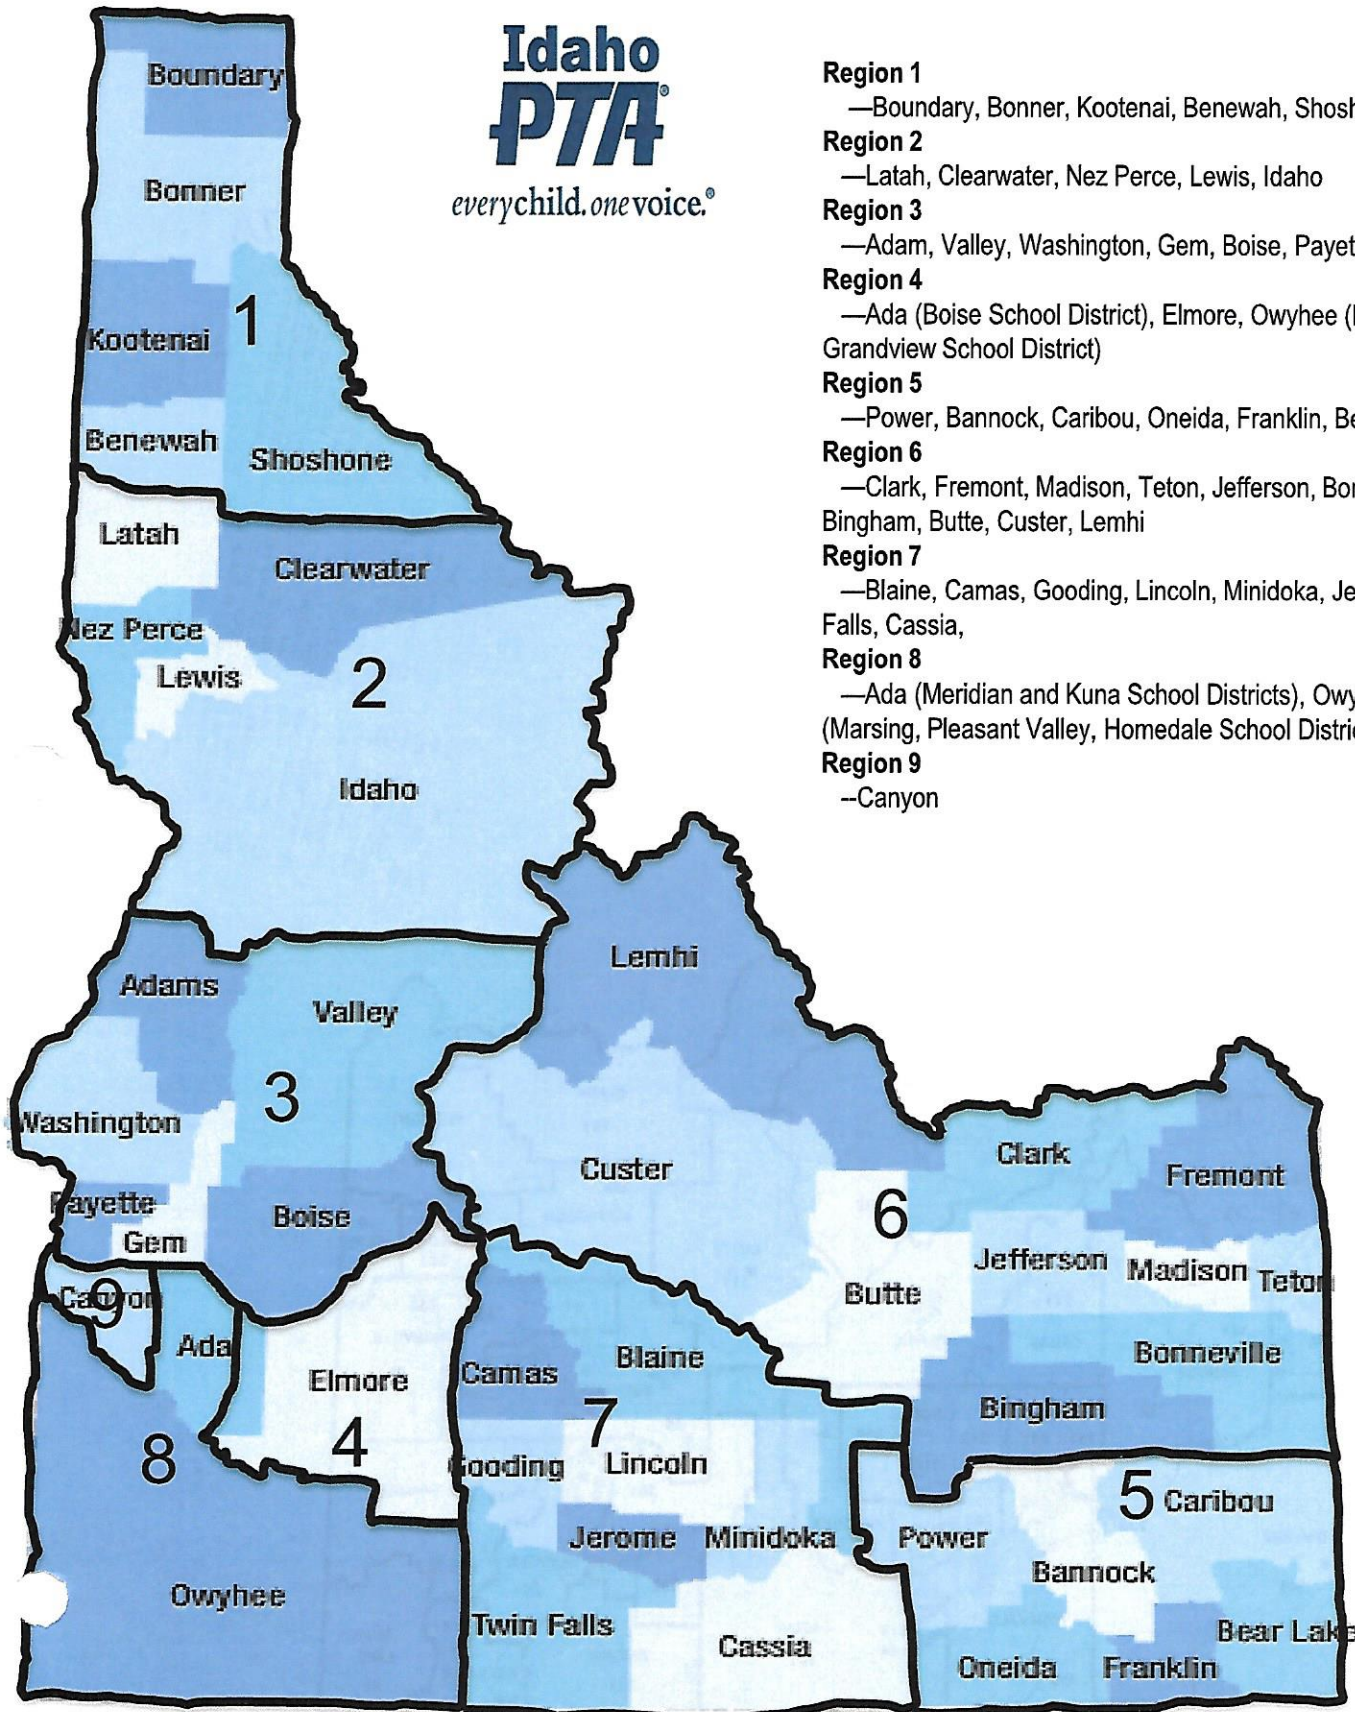

Idaho PTA Region Boundaries by Idaho Counties

everychild.onevoice.®

Region 1

—Boundary, Bonner, Kootenai, Benewah, Shoshone

Region 2

—Latah, Clearwater, Nez Perce, Lewis, Idaho

Region 3

—Adam, Valley, Washington, Gem, Boise, Payette

Region 4

—Ada (Boise School District), Elmore, Owyhee (Bruneau-Grandview School District)

Region 5

—Power, Bannock, Caribou, Oneida, Franklin, Bear Lake

Region 6

—Clark, Fremont, Madison, Teton, Jefferson, Bonneville, Bingham, Butte, Custer, Lemhi

Region 7

—Blaine, Camas, Gooding, Lincoln, Minidoka, Jerome, Twin Falls, Cassia,

Region 8

—Ada (Meridian and Kuna School Districts), Owyhee (Marsing, Pleasant Valley, Homedale School Districts)

Region 9

—Canyon